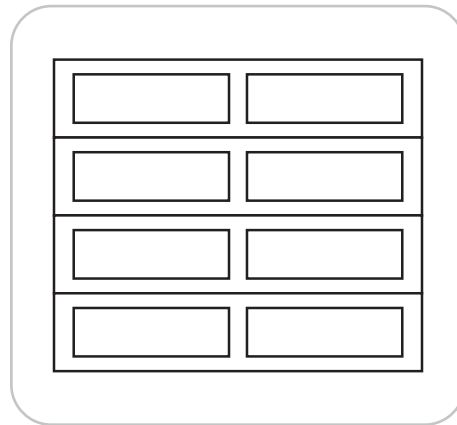

The logo for Traildoor Corporation features a stylized 'T' with a blue wave-like shape inside it, set within a square frame. To the right of this icon, the word 'TRAILDOOR' is written in a large, blue, sans-serif font, with 'CORPORATION' in a smaller, black, sans-serif font below it.

TRAILDOOR

CORPORATION

A RIVER CITY DOORS COMPANY

picture features one of our custom made designs

R14.7

- ✓ 1 9/16" Thick
- ✓ Polyurethane Insulated
- ✓ 3 Door Designs
- ✓ 3 Standard Colours - paintable in any colour

SHORT PANEL

LONG PANEL

FLUSH PANEL

CONSTRUCTION

- ✓ 26 gauge galvanized steel construction
- ✓ tongue and groove construction, mechanically block the elements
- ✓ thermally broken interior and exterior layers of steel to minimize heat loss
- ✓ 20 gauge hinge backing plate across the length of the door
- ✓ standard 14 gauge conventional hardware
- ✓ minimum 15,000 cycle springs